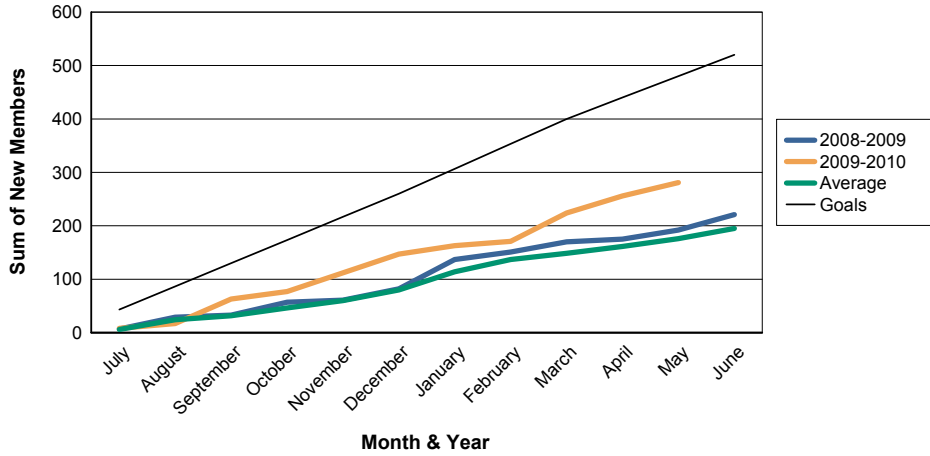

For District 324E4

Sum of Charter Members/ Month & Year

For District 324E4

3 Year Comparisons for GMT Constitutional Area 6

By GMT District

As of May 2010

Sum of New Members/ Month & Year

For District 324E4