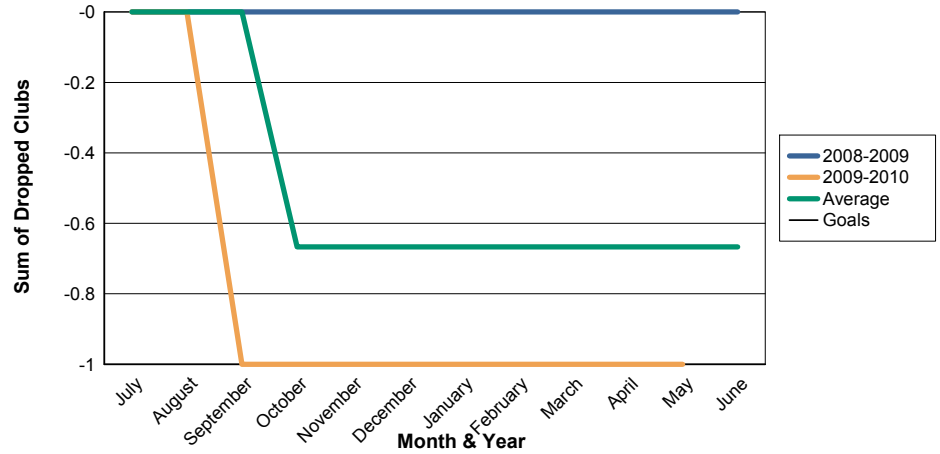

3 Year Comparisons for GMT Constitutional Area 6

By GMT District

As of May 2010

Sum of New Clubs/ Month & Year

For District 324E4

Sum of Dropped Clubs/ Month & Year

For District 324E4

Sum of Net Clubs/ Month & Year