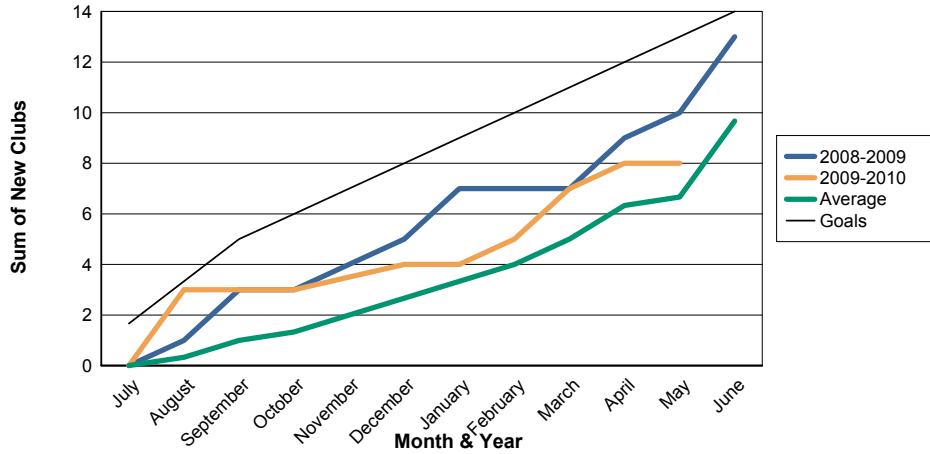

3 Year Comparisons for GMT Constitutional Area 6

By GMT District

As of May 2010

Sum of New Clubs/ Month & Year

For District 324E4

Sum of Dropped Clubs/ Month & Year

For District 324E4

Sum of Net Clubs/ Month & Year