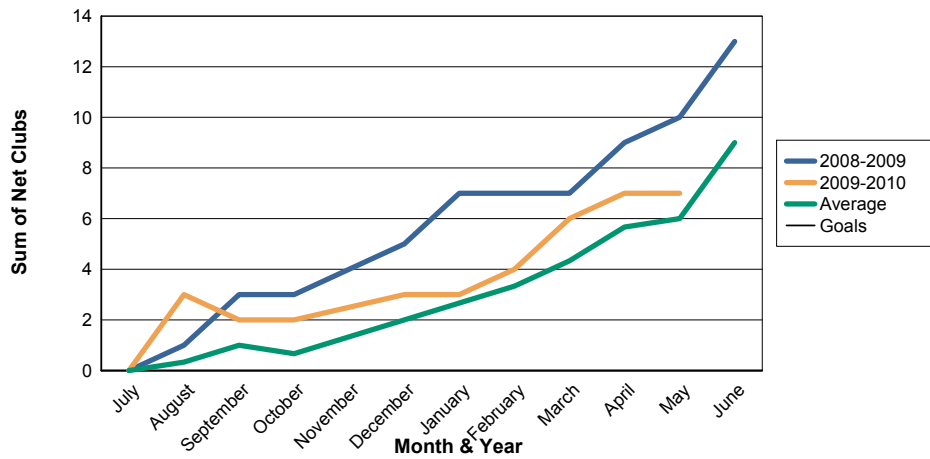

Sum of Net Clubs/ Month & Year

For District 324E4