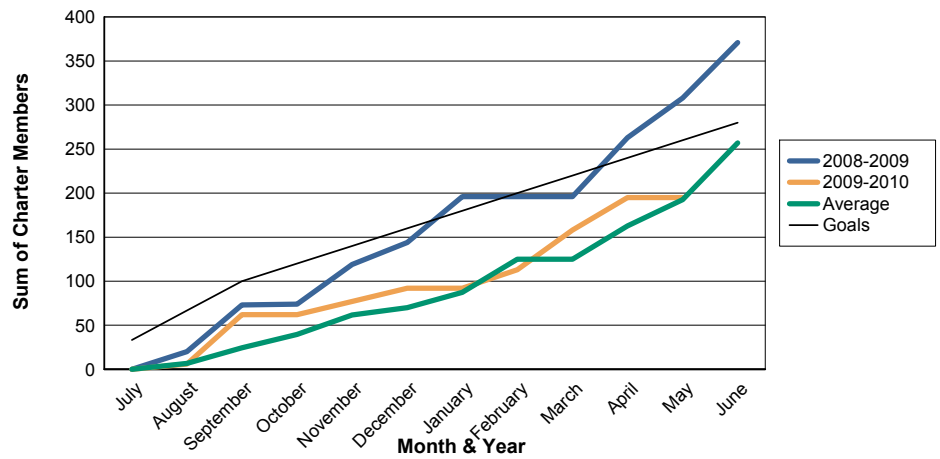

Sum of Charter Members/ Month & Year

For District 324E4