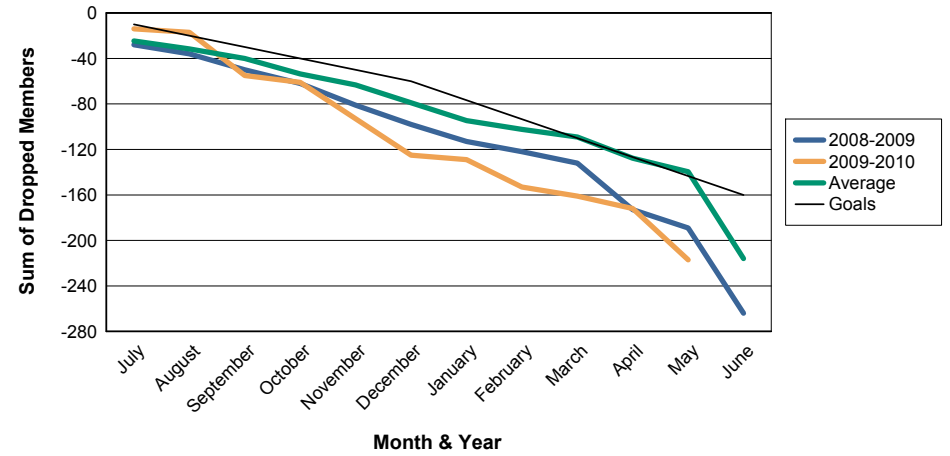

Sum of Dropped Members/ Month & Year

For District 324E4